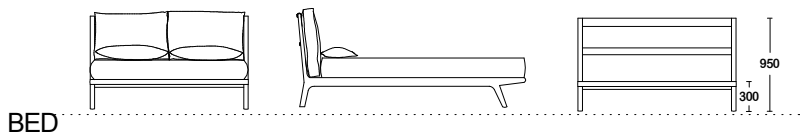

markus .

SPECIFICATION
 Structure// Solid American Oak
 w/ dual slat support
 Sizes// To suit standard
 Australian mattress sizes
 Bed head// Removable
 cushion(s)w/ buckle

STAIN/UPHOLSTERY/FINISH
 Upholstered in fabric or
 leather// Selection of timber
 stains// Tasmanian Oak available