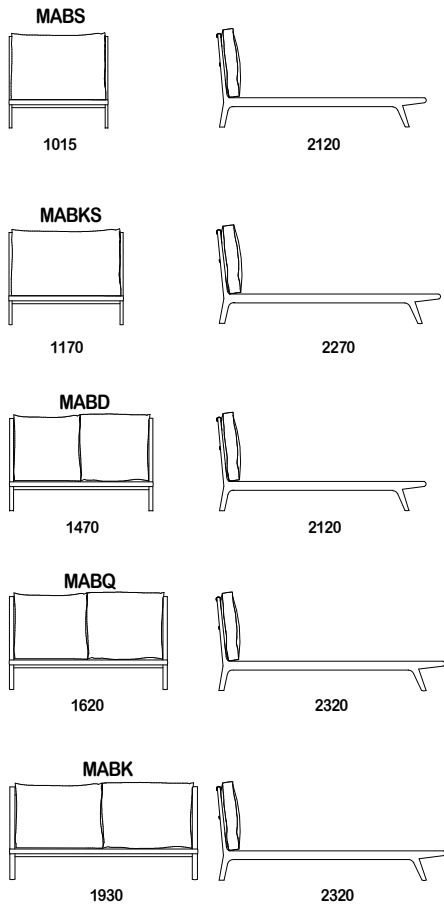

markus .

SPECIFICATION
 Structure// Solid American Oak
 w/ dual slat support
 Sizes// To suit standard
 Australian mattress sizes
 Bed head// Removable
 cushion(s)w/ buckle

STAIN/UPHOLSTERY/FINISH
 Upholstered in fabric or
 leather// Selection of timber
 stains// Tasmanian Oak available

Australian Designed & Made

*Please note that dimensions are approximate & can differ based on upholstery & the natural expansion/contraction of timber. NTS.